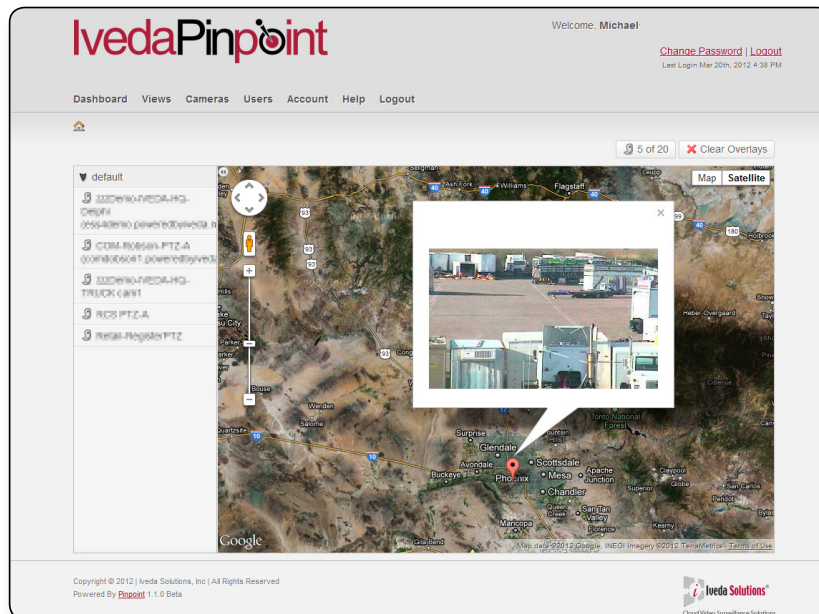

Know where in the world your cameras are and get live video...

Any camera make, anywhere in the world, certain video management software (VMS). One centralized camera management, one username/password

IvedaPinpoint is the newest cloud-video hosting innovation from Iveda Solutions, the pioneer in cloud video surveillance. If you are already a hosting or real-time video surveillance customer and you just want another simple way to access your cameras on the fly, using a mobile device or a computer, add IvedaPinpoint to your subscription.

If we are not hosting your cameras, we can bring specific Internet-accessible cameras and video management systems (VMS) onto our IvedaPinpoint platform.

IvedaPinpoint is a global positioning/mapping and video management system consolidation. Through a single login and password, IvedaPinpoint users are able to concurrently pull live video feeds from multiple VMS platforms. IvedaPinpoint customers can add an unlimited number of VMS camera accounts to access all their video feeds from a single centralized video management platform.

IvedaPinpoint offers a visual map interface with markers on the map reflecting camera locations. Zoom out on a map for wider views of more geography or zoom-in to any area where you have multiple camera locations to pinpoint the specific cameras you are looking for. Click on a marker and immediately start viewing live video from that specific camera.

IvedaPinpoint provides first responders, tactical units, executives, business managers, vacation home owners, and residents with live visual verification of daily events and situational awareness of geographically separate operations.