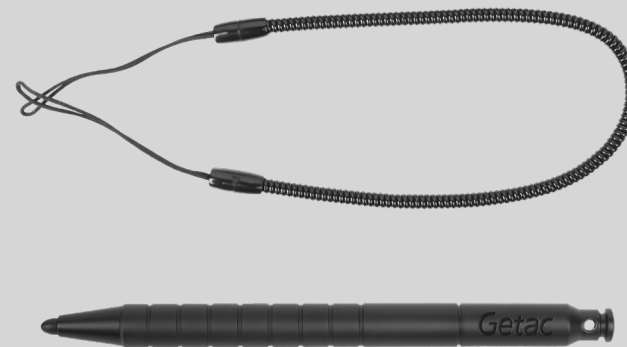

Product Information

Dimensions :
L 309.4 x W 173.85 x H 0.15mm
Main Material : PET

SKU ID

SKU ID : GMPFXN

Product Photo

CAPACITIVE STYLUS PEN & TETHER

Features & Benefits

This capacitive hard tip stylus is lightweight and easy to control, allowing smooth and comfortable interaction with the touch screen without worrying about scratching the screen or leaving fingerprints on it. The stylus comes with a detachable tether to keep the stylus attached to the device, so it doesn't get lost or misplaced.

Product Information

Stylus Dimensions : 111mm ; Ø9 mm

Tip size : 3.8mm ; Ø3.5mm

Tether Length : 304mm

SKU ID

SKU ID : GMPSXE

Product Photo

EXTERNAL DUAL BAY MAIN BATTERY CHARGER